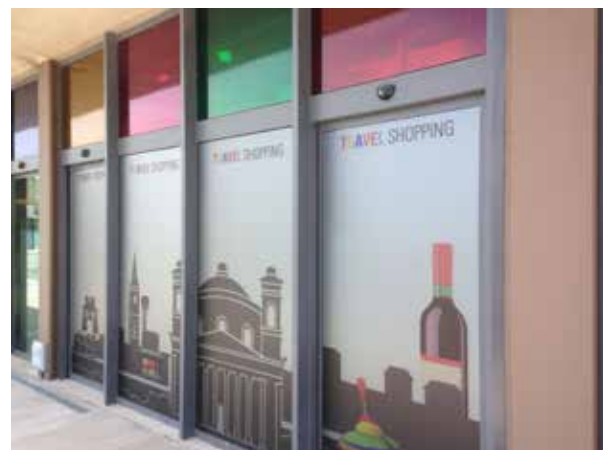

Recent Works - SIGNAGE

bigexhibits.com.mt

FACADE CLADDING

Client: Atlas Insurance

Aluminium Composite Material

RETAIL

Client: Holland & Barrett - St Paul's Bay

PROJECT: Concept, Interior design and planning, turnkey works

RETAIL

Client: Travel Shopping - Valletta Waterfront

PROJECT: Concept, Signage, Window Graphics

OFFICE

Client: Cherry

PROJECT: Concept, Design & Turnkey

Client: Hard Rock Cafe - MIA

PROJECT: Graphic Walls & Signage