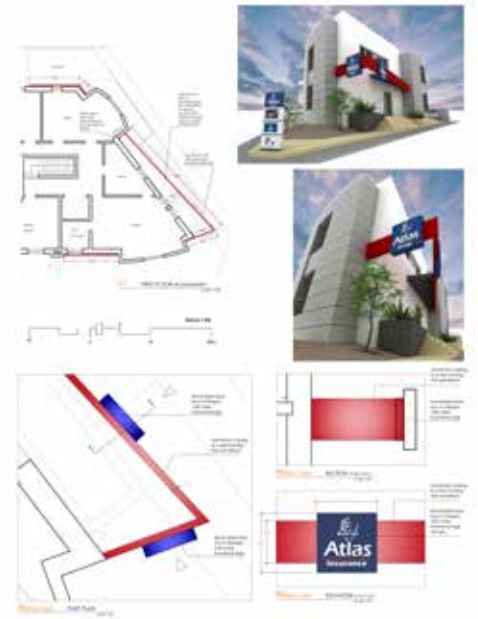

Recent Works - SIGNAGE

bigexhibits.com.mt

FACADE CLADDING

Client: Atlas Insurance

Aluminium Composite Material

RETAIL

Client: Holland & Barrett - St Paul's Bay

PROJECT: Concept, Interior design and planning, turnkey works

RETAIL

Client: Travel Shopping - Valletta Waterfront

PROJECT: Concept, Signage, Window Graphics

OFFICE

Client: Cherry

PROJECT: Concept, Design & Turnkey

Client: Hard Rock Cafe - MIA

PROJECT: Graphic Walls & Signage